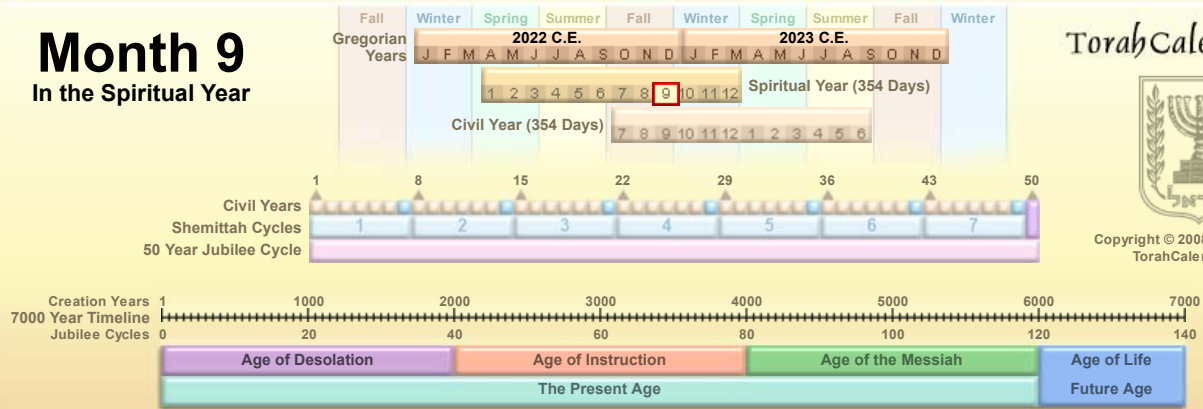

Month 9

In the Spiritual Year

◀ Back

1st Day Yom Ri-shon Saturday sunset until Sunday sunset	2nd Day Yom She-ni Sunday sunset until Monday sunset	3rd Day Yom Shli-shi Monday sunset until Tuesday sunset	4th Day Yom Re-vi-i Tuesday sunset until Wednesday sunset	5th Day Yom Ham-i-shi Wednesday sunset until Thursday sunset	6th Day Yom Shi-shi Thursday sunset until Friday sunset	Sabbath Sha-bat Friday sunset until Saturday sunset
						1 Rosh Chodesh First Crescent Moon sunset, 25 Nov Toledot Shabbat Rosh Chodesh 25 Nov 2022 C.E. sunset to 26 Nov 2022 C.E. sunset Julian: 2,459,910
2	3	4	5	6	7	8 Va-Yetzei 2 Dec 2022 C.E. sunset to 3 Dec 2022 C.E. sunset Julian: 2,459,917
26 Nov 2022 C.E. sunset to 27 Nov 2022 C.E. sunset Julian: 2,459,911	27 Nov 2022 C.E. sunset to 28 Nov 2022 C.E. sunset Julian: 2,459,912	28 Nov 2022 C.E. sunset to 29 Nov 2022 C.E. sunset Julian: 2,459,913	29 Nov 2022 C.E. sunset to 30 Nov 2022 C.E. sunset Julian: 2,459,914	30 Nov 2022 C.E. sunset to 1 Dec 2022 C.E. sunset Julian: 2,459,915	1 Dec 2022 C.E. sunset to 2 Dec 2022 C.E. sunset Julian: 2,459,916	
9	10	11	12	13	14	15 Va-Yishlach 9 Dec 2022 C.E. sunset to 10 Dec 2022 C.E. sunset Julian: 2,459,924
3 Dec 2022 C.E. sunset to 4 Dec 2022 C.E. sunset Julian: 2,459,918	4 Dec 2022 C.E. sunset to 5 Dec 2022 C.E. sunset Julian: 2,459,919	5 Dec 2022 C.E. sunset to 6 Dec 2022 C.E. sunset Julian: 2,459,920	6 Dec 2022 C.E. sunset to 7 Dec 2022 C.E. sunset Julian: 2,459,921	7 Dec 2022 C.E. sunset to 8 Dec 2022 C.E. sunset Julian: 2,459,922	8 Dec 2022 C.E. sunset to 9 Dec 2022 C.E. sunset Julian: 2,459,923	
16	17	18	19	20	21	22 Va-Yeshev 16 Dec 2022 C.E. sunset to 17 Dec 2022 C.E. sunset Julian: 2,459,931
10 Dec 2022 C.E. sunset to 11 Dec 2022 C.E. sunset Julian: 2,459,925	11 Dec 2022 C.E. sunset to 12 Dec 2022 C.E. sunset Julian: 2,459,926	12 Dec 2022 C.E. sunset to 13 Dec 2022 C.E. sunset Julian: 2,459,927	13 Dec 2022 C.E. sunset to 14 Dec 2022 C.E. sunset Julian: 2,459,928	14 Dec 2022 C.E. sunset to 15 Dec 2022 C.E. sunset Julian: 2,459,929	15 Dec 2022 C.E. sunset to 16 Dec 2022 C.E. sunset Julian: 2,459,930	
23	24	25	26	27	28	29 Rosh Chodesh Mi-Ketz Machar Chodesh 23 Dec 2022 C.E. sunset to 24 Dec 2022 C.E. sunset Julian: 2,459,938
17 Dec 2022 C.E. sunset to 18 Dec 2022 C.E. sunset Julian: 2,459,932	18 Dec 2022 C.E. sunset to 19 Dec 2022 C.E. sunset Julian: 2,459,933	19 Dec 2022 C.E. sunset to 20 Dec 2022 C.E. sunset Julian: 2,459,934	20 Dec 2022 C.E. sunset to 21 Dec 2022 C.E. sunset Julian: 2,459,935	Winter Solstice 21 Dec, 21h:49m UT 21 Dec sunset to 22 Dec sunset Julian: 2,459,936	22 Dec 2022 C.E. sunset to 23 Dec 2022 C.E. sunset Julian: 2,459,937