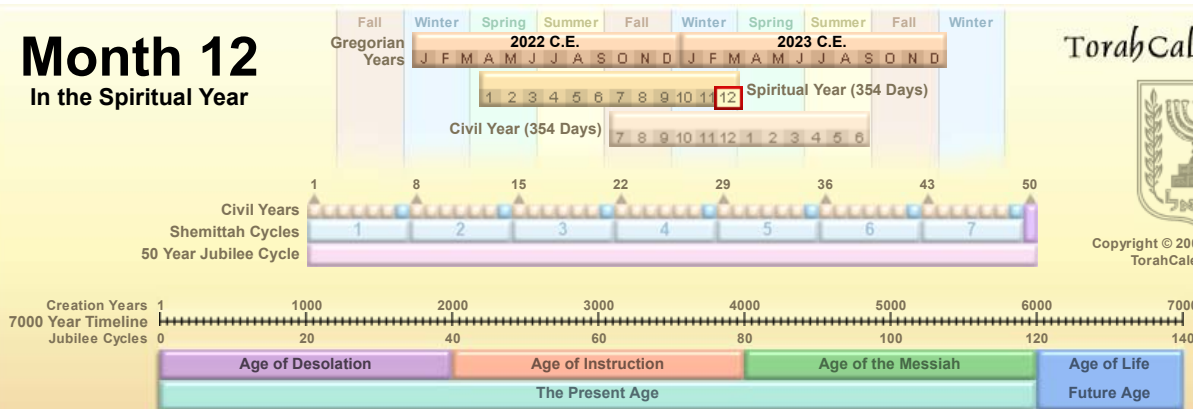

Month 12

In the Spiritual Year

◀ Back

1st Day Yom Ri-shon Saturday sunset until Sunday sunset	2nd Day Yom She-ni Sunday sunset until Monday sunset	3rd Day Yom Shli-shi Monday sunset until Tuesday sunset	4th Day Yom Re-vi-i Tuesday sunset until Wednesday sunset	5th Day Yom Ham-i-shi Wednesday sunset until Thursday sunset	6th Day Yom Shi-shi Thursday sunset until Friday sunset	Sabbath Sha-bat Friday sunset until Saturday sunset
			1 Rosh Chodesh First Crescent Moon sunset, 21 Feb	2	3	4 Terumah
			21 Feb 2023 C.E. sunset to 22 Feb 2023 C.E. sunset Julian: 2,459,998	22 Feb 2023 C.E. sunset to 23 Feb 2023 C.E. sunset Julian: 2,459,999	23 Feb 2023 C.E. sunset to 24 Feb 2023 C.E. sunset Julian: 2,460,000	24 Feb 2023 C.E. sunset to 25 Feb 2023 C.E. sunset Julian: 2,460,001
5	6	7	8	9	10	11 Tetzaveh
25 Feb 2023 C.E. sunset to 26 Feb 2023 C.E. sunset Julian: 2,460,002	26 Feb 2023 C.E. sunset to 27 Feb 2023 C.E. sunset Julian: 2,460,003	27 Feb 2023 C.E. sunset to 28 Feb 2023 C.E. sunset Julian: 2,460,004	28 Feb 2023 C.E. sunset to 1 Mar 2023 C.E. sunset Julian: 2,460,005	1 Mar 2023 C.E. sunset to 2 Mar 2023 C.E. sunset Julian: 2,460,006	2 Mar 2023 C.E. sunset to 3 Mar 2023 C.E. sunset Julian: 2,460,007	3 Mar 2023 C.E. sunset to 4 Mar 2023 C.E. sunset Julian: 2,460,008
12	13	14	15	16	17	18 Shabbat Parah Ki Tissa
4 Mar 2023 C.E. sunset to 5 Mar 2023 C.E. sunset Julian: 2,460,009	5 Mar 2023 C.E. sunset to 6 Mar 2023 C.E. sunset Julian: 2,460,010	6 Mar 2023 C.E. sunset to 7 Mar 2023 C.E. sunset Julian: 2,460,011	7 Mar 2023 C.E. sunset to 8 Mar 2023 C.E. sunset Julian: 2,460,012	8 Mar 2023 C.E. sunset to 9 Mar 2023 C.E. sunset Julian: 2,460,013	9 Mar 2023 C.E. sunset to 10 Mar 2023 C.E. sunset Julian: 2,460,014	10 Mar 2023 C.E. sunset to 11 Mar 2023 C.E. sunset Julian: 2,460,015
19	20	21	22	23	24	25 Va-Yakhei, Pekudei Shabbat Ha-Chodesh
11 Mar 2023 C.E. sunset to 12 Mar 2023 C.E. sunset Julian: 2,460,016	12 Mar 2023 C.E. sunset to 13 Mar 2023 C.E. sunset Julian: 2,460,017	13 Mar 2023 C.E. sunset to 14 Mar 2023 C.E. sunset Julian: 2,460,018	14 Mar 2023 C.E. sunset to 15 Mar 2023 C.E. sunset Julian: 2,460,019	15 Mar 2023 C.E. sunset to 16 Mar 2023 C.E. sunset Julian: 2,460,020	16 Mar 2023 C.E. sunset to 17 Mar 2023 C.E. sunset Julian: 2,460,021	17 Mar 2023 C.E. sunset to 18 Mar 2023 C.E. sunset Julian: 2,460,022
26	27	28	29 Rosh Chodesh First Crescent Moon sunset, 22 Mar			
18 Mar 2023 C.E. sunset to 19 Mar 2023 C.E. sunset Julian: 2,460,023	19 Mar 2023 C.E. sunset to 20 Mar 2023 C.E. sunset Julian: 2,460,024	Spring Equinox 20 Mar, 21h:24m UT 20 Mar sunset to 21 Mar sunset Julian: 2,460,025	21 Mar 2023 C.E. sunset to 22 Mar 2023 C.E. sunset Julian: 2,460,026