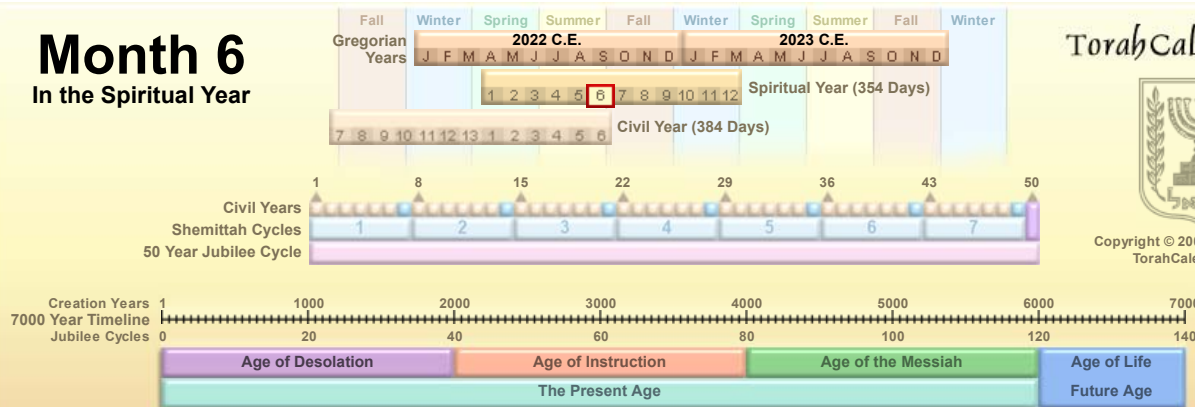

Month 6

In the Spiritual Year

Copyright © 2008 through 2021
TorahCalendar.com

◀ Back

1st Day Yom Ri-shon Saturday sunset until Sunday sunset	2nd Day Yom She-ni Sunday sunset until Monday sunset	3rd Day Yom Shli-shi Monday sunset until Tuesday sunset	4th Day Yom Re-vi-i Tuesday sunset until Wednesday sunset	5th Day Yom Ham-i-shi Wednesday sunset until Thursday sunset	6th Day Yom Shi-shi Thursday sunset until Friday sunset	Sabbath Sha-bat Friday sunset until Saturday sunset
Rosh Chodesh First Visible Crescent Moon seen at sunset on 28 Aug	1 New Year For Tithing Animals Rosh Hashanah 7B 28 Aug 2022 C.E. sunset to 29 Aug 2022 C.F. sunset Julian: 2,459,821	2 29 Aug 2022 C.E. sunset to 30 Aug 2022 C.E. sunset Julian: 2,459,822	3 30 Aug 2022 C.E. sunset to 31 Aug 2022 C.E. sunset Julian: 2,459,823	4 31 Aug 2022 C.E. sunset to 1 Sep 2022 C.E. sunset Julian: 2,459,824	5 1 Sep 2022 C.E. sunset to 2 Sep 2022 C.E. sunset Julian: 2,459,825	6 Shoftim 2 Sep 2022 C.E. sunset to 3 Sep 2022 C.F. sunset Julian: 2,459,826
7 3 Sep 2022 C.E. sunset to 4 Sep 2022 C.E. sunset Julian: 2,459,827	8 4 Sep 2022 C.E. sunset to 5 Sep 2022 C.E. sunset Julian: 2,459,828	9 5 Sep 2022 C.E. sunset to 6 Sep 2022 C.E. sunset Julian: 2,459,829	10 6 Sep 2022 C.E. sunset to 7 Sep 2022 C.E. sunset Julian: 2,459,830	11 7 Sep 2022 C.E. sunset to 8 Sep 2022 C.E. sunset Julian: 2,459,831	12 8 Sep 2022 C.E. sunset to 9 Sep 2022 C.E. sunset Julian: 2,459,832	13 Ki Teitzei 9 Sep 2022 C.E. sunset to 10 Sep 2022 C.F. sunset Julian: 2,459,833
14 10 Sep 2022 C.E. sunset to 11 Sep 2022 C.E. sunset Julian: 2,459,834	15 11 Sep 2022 C.E. sunset to 12 Sep 2022 C.E. sunset Julian: 2,459,835	16 12 Sep 2022 C.E. sunset to 13 Sep 2022 C.E. sunset Julian: 2,459,836	17 13 Sep 2022 C.E. sunset to 14 Sep 2022 C.E. sunset Julian: 2,459,837	18 14 Sep 2022 C.E. sunset to 15 Sep 2022 C.E. sunset Julian: 2,459,838	19 15 Sep 2022 C.E. sunset to 16 Sep 2022 C.E. sunset Julian: 2,459,839	20 Ki Tavo 16 Sep 2022 C.E. sunset to 17 Sep 2022 C.E. sunset Julian: 2,459,840
21 17 Sep 2022 C.E. sunset to 18 Sep 2022 C.E. sunset Julian: 2,459,841	22 18 Sep 2022 C.E. sunset to 19 Sep 2022 C.E. sunset Julian: 2,459,842	23 19 Sep 2022 C.E. sunset to 20 Sep 2022 C.E. sunset Julian: 2,459,843	24 20 Sep 2022 C.E. sunset to 21 Sep 2022 C.E. sunset Julian: 2,459,844	25 21 Sep 2022 C.E. sunset to 22 Sep 2022 C.E. sunset Julian: 2,459,845	26 Fall Equinox 23 Sep, 01h:04m UT 22 Sep sunset to 23 Sep sunset Julian: 2,459,846	27 Nitzavim 23 Sep 2022 C.E. sunset to 24 Sep 2022 C.F. sunset Julian: 2,459,847
28 24 Sep 2022 C.E. sunset to 25 Sep 2022 C.E. sunset Julian: 2,459,848	29 25 Sep 2022 C.E. sunset to 26 Sep 2022 C.E. sunset Julian: 2,459,849	30 Rosh Chodesh First Crescent Moon sunset, 27 Sep 26 Sep 2022 C.E. sunset to 27 Sep 2022 C.E. sunset Julian: 2,459,850