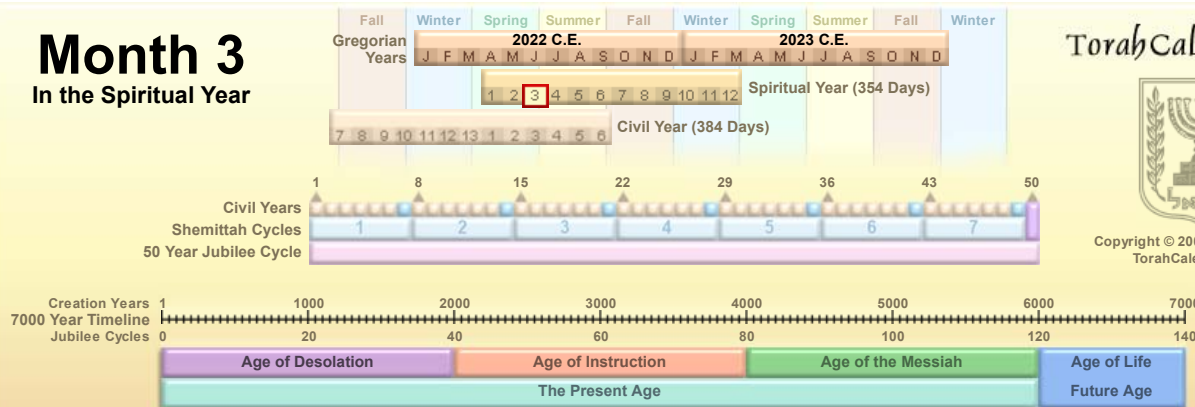

Month 3

In the Spiritual Year

Copyright © 2008 through 2021
TorahCalendar.com

◀ Back

1st Day Yom Ri-shon Saturday sunset until Sunday sunset	2nd Day Yom She-ni Sunday sunset until Monday sunset	3rd Day Yom Shli-shi Monday sunset until Tuesday sunset	4th Day Yom Re-vi-i Tuesday sunset until Wednesday sunset	5th Day Yom Ham-i-shi Wednesday sunset until Thursday sunset	6th Day Yom Shi-shi Thursday sunset until Friday sunset	Sabbath Sha-bat Friday sunset until Saturday sunset
			1 Omer Day 45 Rosh Chodesh First Crescent Moon sunset, 31 May 31 May 2022 C.E. sunset to 1 Jun 2022 C.E. sunset Julian: 2,459,732	2 Omer Day 46 1 Jun 2022 C.E. sunset to 2 Jun 2022 C.E. sunset Julian: 2,459,733	3 Omer Day 47 2 Jun 2022 C.E. sunset to 3 Jun 2022 C.E. sunset Julian: 2,459,734	4 Omer Day 48 7th Sabbath Naso 3 Jun 2022 C.E. sunset to 4 Jun 2022 C.E. sunset Julian: 2,459,735
5 Omer Day 49	6 Omer Day 50 Shavuot Pentecost Bikkurim - First Fruits Spirit & Truth Shavuot 4 Jun 2022 C.E. sunset to 5 Jun 2022 C.E. sunset Julian: 2,459,736	7 6 Jun 2022 C.E. sunset to 7 Jun 2022 C.E. sunset Julian: 2,459,738	8 7 Jun 2022 C.E. sunset to 8 Jun 2022 C.E. sunset Julian: 2,459,739	9 8 Jun 2022 C.E. sunset to 9 Jun 2022 C.E. sunset Julian: 2,459,740	10 9 Jun 2022 C.E. sunset to 10 Jun 2022 C.E. sunset Julian: 2,459,741	11 Beha'alotkha 10 Jun 2022 C.E. sunset to 11 Jun 2022 C.E. sunset Julian: 2,459,742
12 11 Jun 2022 C.E. sunset to 12 Jun 2022 C.E. sunset Julian: 2,459,743	13 12 Jun 2022 C.E. sunset to 13 Jun 2022 C.E. sunset Julian: 2,459,744	14 13 Jun 2022 C.E. sunset to 14 Jun 2022 C.E. sunset Julian: 2,459,745	15 14 Jun 2022 C.E. sunset to 15 Jun 2022 C.E. sunset Julian: 2,459,746	16 15 Jun 2022 C.E. sunset to 16 Jun 2022 C.E. sunset Julian: 2,459,747	17 16 Jun 2022 C.E. sunset to 17 Jun 2022 C.E. sunset Julian: 2,459,748	18 Shelach 17 Jun 2022 C.E. sunset to 18 Jun 2022 C.E. sunset Julian: 2,459,749
19 18 Jun 2022 C.E. sunset to 19 Jun 2022 C.E. sunset Julian: 2,459,750	20 19 Jun 2022 C.E. sunset to 20 Jun 2022 C.E. sunset Julian: 2,459,751	21 Summer Solstice 21 Jun, 09h:13m UT 20 Jun sunset to 21 Jun sunset Julian: 2,459,752	22 21 Jun 2022 C.E. sunset to 22 Jun 2022 C.E. sunset Julian: 2,459,753	23 22 Jun 2022 C.E. sunset to 23 Jun 2022 C.E. sunset Julian: 2,459,754	24 23 Jun 2022 C.E. sunset to 24 Jun 2022 C.E. sunset Julian: 2,459,755	25 Korach Shabbat Mevarekhin 24 Jun 2022 C.E. sunset to 25 Jun 2022 C.E. sunset Julian: 2,459,756
26 25 Jun 2022 C.E. sunset to 26 Jun 2022 C.E. sunset Julian: 2,459,757	27 26 Jun 2022 C.E. sunset to 27 Jun 2022 C.E. sunset Julian: 2,459,758	28 27 Jun 2022 C.E. sunset to 28 Jun 2022 C.E. sunset Julian: 2,459,759	29 28 Jun 2022 C.E. sunset to 29 Jun 2022 C.E. sunset Julian: 2,459,760	30 Rosh Chodesh First Crescent Moon sunset, 30 Jun 29 Jun 2022 C.E. sunset to 30 Jun 2022 C.E. sunset Julian: 2,459,761		