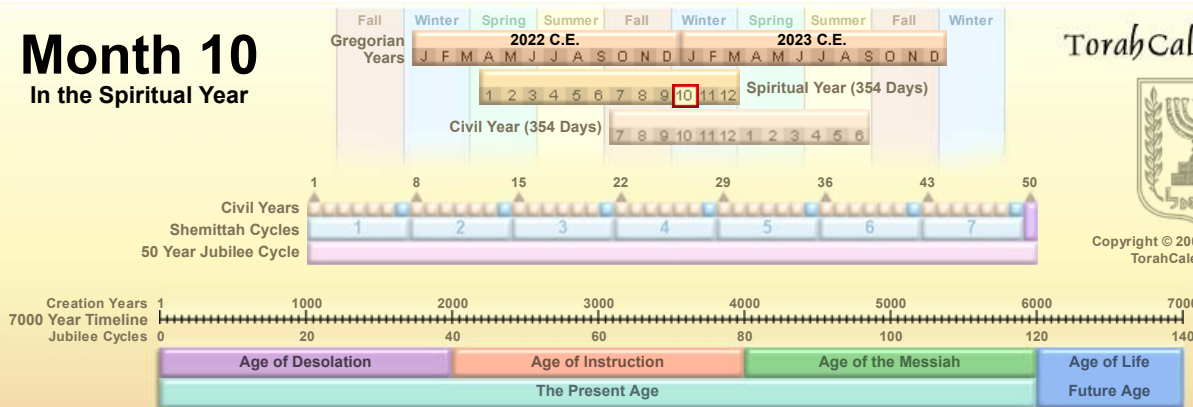

Month 10

In the Spiritual Year

◀ Back

1st Day Yom Ri-shon Saturday sunset until Sunday sunset	2nd Day Yom She-ni Sunday sunset until Monday sunset	3rd Day Yom Shli-shi Monday sunset until Tuesday sunset	4th Day Yom Re-vi-i Tuesday sunset until Wednesday sunset	5th Day Yom Ham-i-shi Wednesday sunset until Thursday sunset	6th Day Yom Shi-shi Thursday sunset until Friday sunset	Sabbath Sha-bat Friday sunset until Saturday sunset
1 Rosh Chodesh First Crescent Moon sunset, 24 Dec 24 Dec 2022 C.E. sunset to 25 Dec 2022 C.E. sunset Julian: 2,459,939	2 25 Dec 2022 C.E. sunset to 26 Dec 2022 C.E. sunset Julian: 2,459,940	3 26 Dec 2022 C.E. sunset to 27 Dec 2022 C.E. sunset Julian: 2,459,941	4 27 Dec 2022 C.E. sunset to 28 Dec 2022 C.E. sunset Julian: 2,459,942	5 28 Dec 2022 C.E. sunset to 29 Dec 2022 C.E. sunset Julian: 2,459,943	6 29 Dec 2022 C.E. sunset to 30 Dec 2022 C.E. sunset Julian: 2,459,944	7 Va-Yiggash 30 Dec 2022 C.E. sunset to 31 Dec 2022 C.F. sunset Julian: 2,459,945
8 31 Dec 2022 C.E. sunset to 1 Jan 2023 C.E. sunset Julian: 2,459,946	9 1 Jan 2023 C.E. sunset to 2 Jan 2023 C.E. sunset Julian: 2,459,947	10 2 Jan 2023 C.E. sunset to 3 Jan 2023 C.E. sunset Julian: 2,459,948	11 3 Jan 2023 C.E. sunset to 4 Jan 2023 C.E. sunset Julian: 2,459,949	12 4 Jan 2023 C.E. sunset to 5 Jan 2023 C.E. sunset Julian: 2,459,950	13 5 Jan 2023 C.E. sunset to 6 Jan 2023 C.E. sunset Julian: 2,459,951	14 Va-Yechi 6 Jan 2023 C.E. sunset to 7 Jan 2023 C.F. sunset Julian: 2,459,952
15 7 Jan 2023 C.E. sunset to 8 Jan 2023 C.E. sunset Julian: 2,459,953	16 8 Jan 2023 C.E. sunset to 9 Jan 2023 C.E. sunset Julian: 2,459,954	17 9 Jan 2023 C.E. sunset to 10 Jan 2023 C.E. sunset Julian: 2,459,955	18 10 Jan 2023 C.E. sunset to 11 Jan 2023 C.E. sunset Julian: 2,459,956	19 11 Jan 2023 C.E. sunset to 12 Jan 2023 C.E. sunset Julian: 2,459,957	20 12 Jan 2023 C.E. sunset to 13 Jan 2023 C.E. sunset Julian: 2,459,958	21 Shemot 13 Jan 2023 C.E. sunset to 14 Jan 2023 C.E. sunset Julian: 2,459,959
22 14 Jan 2023 C.E. sunset to 15 Jan 2023 C.E. sunset Julian: 2,459,960	23 15 Jan 2023 C.E. sunset to 16 Jan 2023 C.E. sunset Julian: 2,459,961	24 16 Jan 2023 C.E. sunset to 17 Jan 2023 C.E. sunset Julian: 2,459,962	25 17 Jan 2023 C.E. sunset to 18 Jan 2023 C.E. sunset Julian: 2,459,963	26 18 Jan 2023 C.E. sunset to 19 Jan 2023 C.E. sunset Julian: 2,459,964	27 19 Jan 2023 C.E. sunset to 20 Jan 2023 C.E. sunset Julian: 2,459,965	28 Va-Era Shabbat Mevarekhin 20 Jan 2023 C.E. sunset to 21 Jan 2023 C.F. sunset Julian: 2,459,966
29 21 Jan 2023 C.E. sunset to 22 Jan 2023 C.E. sunset Julian: 2,459,967	30 Rosh Chodesh First Crescent Moon sunset, 23 Jan 22 Jan 2023 C.E. sunset to 23 Jan 2023 C.E. sunset Julian: 2,459,968