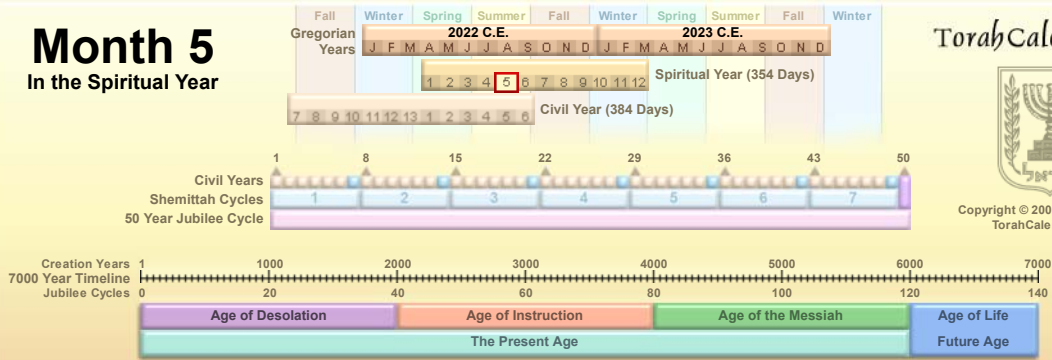

Month 5

In the Spiritual Year

1st Day Yom Ri-shon Saturday sunset until Sunday sunset	2nd Day Yom She-ni Sunday sunset until Monday sunset	3rd Day Yom Shli-shi Monday sunset until Tuesday sunset	4th Day Yom Re-vi-i Tuesday sunset until Wednesday sunset	5th Day Yom Ham-i-shi Wednesday sunset until Thursday sunset	6th Day Yom Shi-shi Thursday sunset until Friday sunset	Sabbath Sha-bat Friday sunset until Saturday sunset
						1 Rosh Chodesh First Crescent Moon sunset, 29 Jul Masei Shabbat Rosh Chodesh 29 Jul 2022 C.E. sunset to 30 Jul 2022 C.E. sunset Julian: 2,459,791
2 30 Jul 2022 C.E. sunset to 31 Jul 2022 C.E. sunset Julian: 2,459,792	3 31 Jul 2022 C.E. sunset to 1 Aug 2022 C.E. sunset Julian: 2,459,793	4 1 Aug 2022 C.E. sunset to 2 Aug 2022 C.E. sunset Julian: 2,459,794	5 2 Aug 2022 C.E. sunset to 3 Aug 2022 C.E. sunset Julian: 2,459,795	6 3 Aug 2022 C.E. sunset to 4 Aug 2022 C.E. sunset Julian: 2,459,796	7 4 Aug 2022 C.E. sunset to 5 Aug 2022 C.E. sunset Julian: 2,459,797	8 Devarim 5 Aug 2022 C.E. sunset to 6 Aug 2022 C.E. sunset Julian: 2,459,798
9 6 Aug 2022 C.E. sunset to 7 Aug 2022 C.E. sunset Julian: 2,459,799	10 7 Aug 2022 C.E. sunset to 8 Aug 2022 C.E. sunset Julian: 2,459,800	11 8 Aug 2022 C.E. sunset to 9 Aug 2022 C.E. sunset Julian: 2,459,801	12 9 Aug 2022 C.E. sunset to 10 Aug 2022 C.E. sunset Julian: 2,459,802	13 10 Aug 2022 C.E. sunset to 11 Aug 2022 C.E. sunset Julian: 2,459,803	14 11 Aug 2022 C.E. sunset to 12 Aug 2022 C.E. sunset Julian: 2,459,804	15 Va-Ethchanan 12 Aug 2022 C.E. sunset to 13 Aug 2022 C.E. sunset Julian: 2,459,805
16 13 Aug 2022 C.E. sunset to 14 Aug 2022 C.E. sunset Julian: 2,459,806	17 14 Aug 2022 C.E. sunset to 15 Aug 2022 C.E. sunset Julian: 2,459,807	18 15 Aug 2022 C.E. sunset to 16 Aug 2022 C.E. sunset Julian: 2,459,808	19 16 Aug 2022 C.E. sunset to 17 Aug 2022 C.E. sunset Julian: 2,459,809	20 17 Aug 2022 C.E. sunset to 18 Aug 2022 C.E. sunset Julian: 2,459,810	21 18 Aug 2022 C.E. sunset to 19 Aug 2022 C.E. sunset Julian: 2,459,811	22 Ekev 19 Aug 2022 C.E. sunset to 20 Aug 2022 C.E. sunset Julian: 2,459,812
23 20 Aug 2022 C.E. sunset to 21 Aug 2022 C.E. sunset Julian: 2,459,813	24 21 Aug 2022 C.E. sunset to 22 Aug 2022 C.E. sunset Julian: 2,459,814	25 22 Aug 2022 C.E. sunset to 23 Aug 2022 C.E. sunset Julian: 2,459,815	26 23 Aug 2022 C.E. sunset to 24 Aug 2022 C.E. sunset Julian: 2,459,816	27 24 Aug 2022 C.E. sunset to 25 Aug 2022 C.E. sunset Julian: 2,459,817	28 25 Aug 2022 C.E. sunset to 26 Aug 2022 C.E. sunset Julian: 2,459,818	29 Re'eh Shabbat Mevarekhin 26 Aug 2022 C.E. sunset to 27 Aug 2022 C.E. sunset Julian: 2,459,819
30 Rosh Chodesh First Crescent Moon sunset, 28 Aug 27 Aug 2022 C.E. sunset to 28 Aug 2022 C.E. sunset Julian: 2,459,820