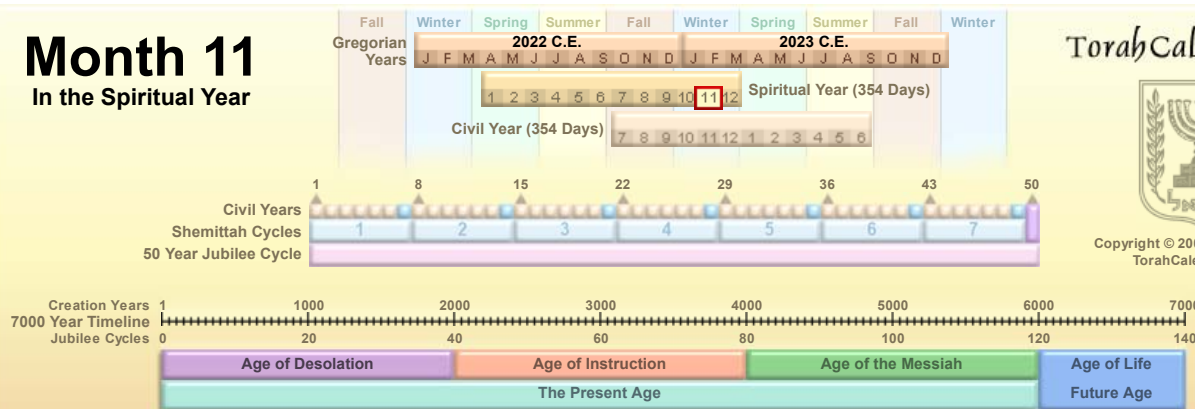

Month 11

In the Spiritual Year

TorahCalendar.com

Copyright © 2008 through 2021
TorahCalendar.com

◀ Back

1st Day Yom Ri-shon Saturday sunset until Sunday sunset	2nd Day Yom She-ni Sunday sunset until Monday sunset	3rd Day Yom Shli-shi Monday sunset until Tuesday sunset	4th Day Yom Re-vi-i Tuesday sunset until Wednesday sunset	5th Day Yom Ham-i-shi Wednesday sunset until Thursday sunset	6th Day Yom Shi-shi Thursday sunset until Friday sunset	Sabbath Sha-bat Friday sunset until Saturday sunset
		1 Rosh Chodesh First Crescent Moon sunset, 23 Jan 23 Jan 2023 C.E. sunset to 24 Jan 2023 C.E. sunset Julian: 2,459,969	2 24 Jan 2023 C.E. sunset to 25 Jan 2023 C.E. sunset Julian: 2,459,970	3 25 Jan 2023 C.E. sunset to 26 Jan 2023 C.E. sunset Julian: 2,459,971	4 26 Jan 2023 C.E. sunset to 27 Jan 2023 C.E. sunset Julian: 2,459,972	5 Bo 27 Jan 2023 C.E. sunset to 28 Jan 2023 C.E. sunset Julian: 2,459,973
6 28 Jan 2023 C.E. sunset to 29 Jan 2023 C.E. sunset Julian: 2,459,974	7 29 Jan 2023 C.E. sunset to 30 Jan 2023 C.E. sunset Julian: 2,459,975	8 30 Jan 2023 C.E. sunset to 31 Jan 2023 C.E. sunset Julian: 2,459,976	9 31 Jan 2023 C.E. sunset to 1 Feb 2023 C.E. sunset Julian: 2,459,977	10 1 Feb 2023 C.E. sunset to 2 Feb 2023 C.E. sunset Julian: 2,459,978	11 2 Feb 2023 C.E. sunset to 3 Feb 2023 C.E. sunset Julian: 2,459,979	12 Shabbat Shirah Be-Shallah 3 Feb 2023 C.E. sunset to 4 Feb 2023 C.E. sunset Julian: 2,459,980
13 4 Feb 2023 C.E. sunset to 5 Feb 2023 C.E. sunset Julian: 2,459,981	14 5 Feb 2023 C.E. sunset to 6 Feb 2023 C.E. sunset Julian: 2,459,982	15 6 Feb 2023 C.E. sunset to 7 Feb 2023 C.E. sunset Julian: 2,459,983	16 7 Feb 2023 C.E. sunset to 8 Feb 2023 C.E. sunset Julian: 2,459,984	17 8 Feb 2023 C.E. sunset to 9 Feb 2023 C.E. sunset Julian: 2,459,985	18 9 Feb 2023 C.E. sunset to 10 Feb 2023 C.E. sunset Julian: 2,459,986	19 Yitro 10 Feb 2023 C.E. sunset to 11 Feb 2023 C.E. sunset Julian: 2,459,987
20 11 Feb 2023 C.E. sunset to 12 Feb 2023 C.E. sunset Julian: 2,459,988	21 12 Feb 2023 C.E. sunset to 13 Feb 2023 C.E. sunset Julian: 2,459,989	22 13 Feb 2023 C.E. sunset to 14 Feb 2023 C.E. sunset Julian: 2,459,990	23 14 Feb 2023 C.E. sunset to 15 Feb 2023 C.E. sunset Julian: 2,459,991	24 15 Feb 2023 C.E. sunset to 16 Feb 2023 C.E. sunset Julian: 2,459,992	25 16 Feb 2023 C.E. sunset to 17 Feb 2023 C.E. sunset Julian: 2,459,993	26 Shabbat Shekalim Mishpatim Shabbat Mevarekhin 17 Feb 2023 C.E. sunset to 18 Feb 2023 C.E. sunset Julian: 2,459,994
27 18 Feb 2023 C.E. sunset to 19 Feb 2023 C.E. sunset Julian: 2,459,995	28 19 Feb 2023 C.E. sunset to 20 Feb 2023 C.E. sunset Julian: 2,459,996	29 Rosh Chodesh First Crescent Moon sunset, 21 Feb 20 Feb 2023 C.E. sunset to 21 Feb 2023 C.E. sunset Julian: 2,459,997