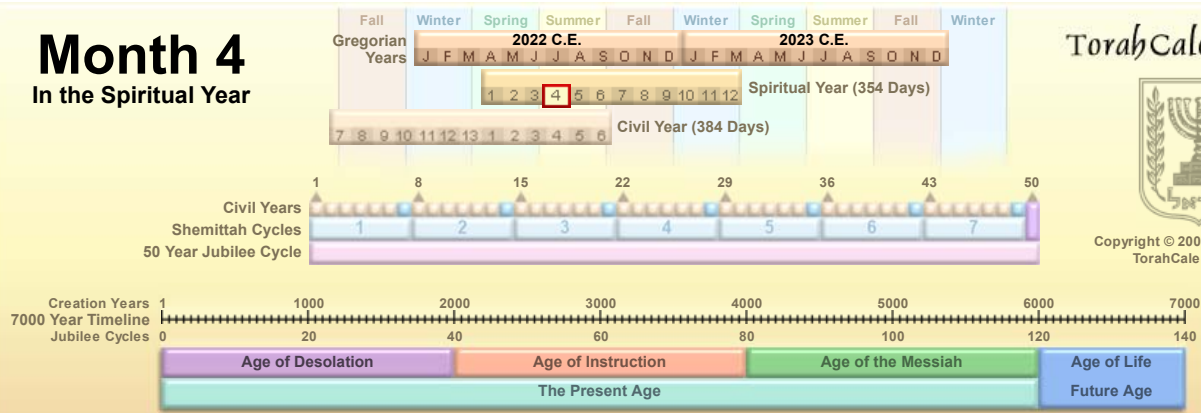

Month 4

In the Spiritual Year

◀ Back

1st Day Yom Ri-shon Saturday sunset until Sunday sunset	2nd Day Yom She-ni Sunday sunset until Monday sunset	3rd Day Yom Shli-shi Monday sunset until Tuesday sunset	4th Day Yom Re-vi-i Tuesday sunset until Wednesday sunset	5th Day Yom Ham-i-shi Wednesday sunset until Thursday sunset	6th Day Yom Shi-shi Thursday sunset until Friday sunset	Sabbath Sha-bat Friday sunset until Saturday sunset
					1 Rosh Chodesh First Crescent Moon sunset, 30 Jun 30 Jun 2022 C.E. sunset to 1 Jul 2022 C.E. sunset Julian: 2,459,762	2 Chukat 1 Jul 2022 C.E. sunset to 2 Jul 2022 C.E. sunset Julian: 2,459,763
3 2 Jul 2022 C.E. sunset to 3 Jul 2022 C.E. sunset Julian: 2,459,764	4 3 Jul 2022 C.E. sunset to 4 Jul 2022 C.E. sunset Julian: 2,459,765	5 4 Jul 2022 C.E. sunset to 5 Jul 2022 C.E. sunset Julian: 2,459,766	6 5 Jul 2022 C.E. sunset to 6 Jul 2022 C.E. sunset Julian: 2,459,767	7 6 Jul 2022 C.E. sunset to 7 Jul 2022 C.E. sunset Julian: 2,459,768	8 7 Jul 2022 C.E. sunset to 8 Jul 2022 C.E. sunset Julian: 2,459,769	9 Balak 8 Jul 2022 C.E. sunset to 9 Jul 2022 C.E. sunset Julian: 2,459,770
10 9 Jul 2022 C.E. sunset to 10 Jul 2022 C.E. sunset Julian: 2,459,771	11 10 Jul 2022 C.E. sunset to 11 Jul 2022 C.E. sunset Julian: 2,459,772	12 11 Jul 2022 C.E. sunset to 12 Jul 2022 C.E. sunset Julian: 2,459,773	13 12 Jul 2022 C.E. sunset to 13 Jul 2022 C.E. sunset Julian: 2,459,774	14 13 Jul 2022 C.E. sunset to 14 Jul 2022 C.E. sunset Julian: 2,459,775	15 14 Jul 2022 C.E. sunset to 15 Jul 2022 C.E. sunset Julian: 2,459,776	16 Pinchas 15 Jul 2022 C.E. sunset to 16 Jul 2022 C.E. sunset Julian: 2,459,777
17 16 Jul 2022 C.E. sunset to 17 Jul 2022 C.E. sunset Julian: 2,459,778	18 17 Jul 2022 C.E. sunset to 18 Jul 2022 C.E. sunset Julian: 2,459,779	19 18 Jul 2022 C.E. sunset to 19 Jul 2022 C.E. sunset Julian: 2,459,780	20 19 Jul 2022 C.E. sunset to 20 Jul 2022 C.E. sunset Julian: 2,459,781	21 20 Jul 2022 C.E. sunset to 21 Jul 2022 C.E. sunset Julian: 2,459,782	22 21 Jul 2022 C.E. sunset to 22 Jul 2022 C.E. sunset Julian: 2,459,783	23 Mattot Shabbat Mevarekhin 22 Jul 2022 C.E. sunset to 23 Jul 2022 C.E. sunset Julian: 2,459,784
24 23 Jul 2022 C.E. sunset to 24 Jul 2022 C.E. sunset Julian: 2,459,785	25 24 Jul 2022 C.E. sunset to 25 Jul 2022 C.E. sunset Julian: 2,459,786	26 25 Jul 2022 C.E. sunset to 26 Jul 2022 C.E. sunset Julian: 2,459,787	27 26 Jul 2022 C.E. sunset to 27 Jul 2022 C.E. sunset Julian: 2,459,788	28 27 Jul 2022 C.E. sunset to 28 Jul 2022 C.E. sunset Julian: 2,459,789	29 Rosh Chodesh First Crescent Moon sunset, 29 Jul 28 Jul 2022 C.E. sunset to 29 Jul 2022 C.E. sunset Julian: 2,459,790